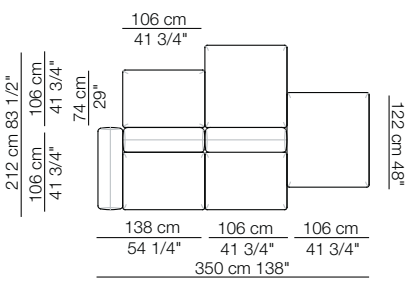

TOKIO

Pouf

Composizioni
Compositions

T 01

arflex

Sizes, weights and finishes may change without previous notice. All dimensions are expressed in centimeters and inches. File CAD 2D-3D available on www.arflex.com For more information on product visit www.arflex.com, or contact us at : info@arflex.it