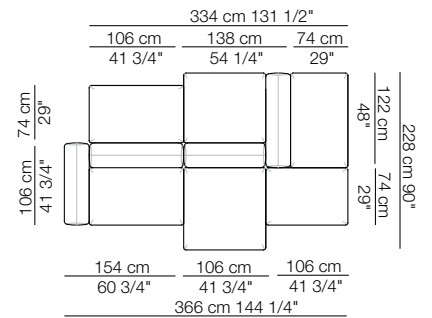

T 06

T 07

**arflex**

Sizes, weights and finishes may change without previous notice. All dimensions are expressed in centimeters and inches. File CAD 2D-3D available on [www.arflex.com](http://www.arflex.com) For more information on product visit [www.arflex.com](http://www.arflex.com), or contact us at : [info@arflex.it](mailto:info@arflex.it)