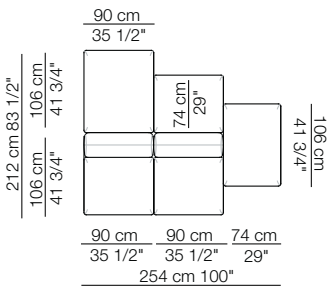

TOKIO

Pouf

Composizioni
Compositions

T 04

arflex

Sizes, weights and finishes may change without previous notice. All dimensions are expressed in centimeters and inches. File CAD 2D-3D available on www.arflex.com For more information on product visit www.arflex.com, or contact us at : info@arflex.it