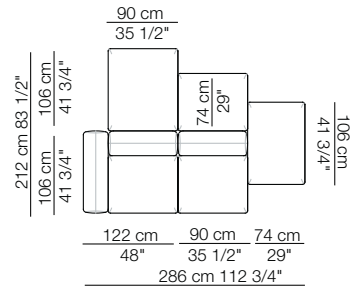

TOKIO

Pouf

Composizioni
Compositions

T 03

arflex

Sizes, weights and finishes may change without previous notice. All dimensions are expressed in centimeters and inches. File CAD 2D-3D available on www.arflex.com For more information on product visit www.arflex.com, or contact us at : info@arflex.it