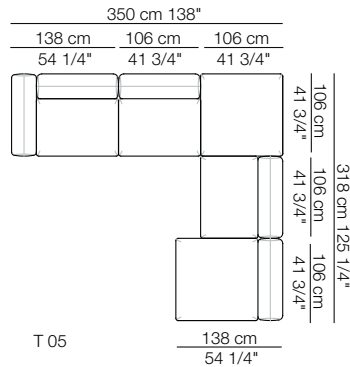

TOKIO

Pouf

Composizioni
Compositions

T 05

arflex

Sizes, weights and finishes may change without previous notice. All dimensions are expressed in centimeters and inches. File CAD 2D-3D available on www.arflex.com For more information on product visit www.arflex.com, or contact us at : info@arflex.it