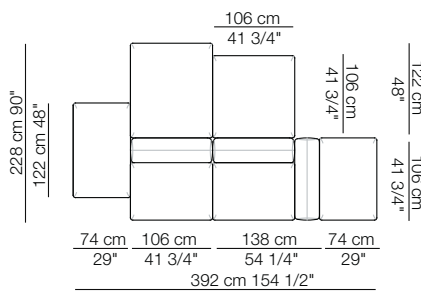

TOKIO

Pouf

Composizioni
Compositions

T 02

arflex

Sizes, weights and finishes may change without previous notice. All dimensions are expressed in centimeters and inches. File CAD 2D-3D available on www.arflex.com For more information on product visit www.arflex.com, or contact us at : info@arflex.it