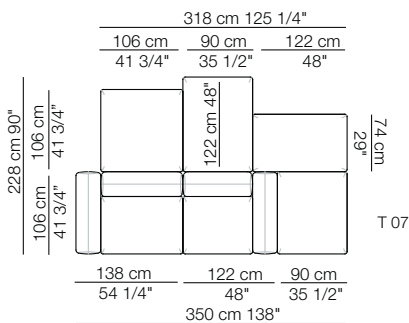

T 06

T 07

**arflex**

Sizes, weights and finishes may change without previous notice. All dimensions are expressed in centimeters and inches. File CAD 2D-3D available on [www.arflex.com](http://www.arflex.com) For more information on product visit [www.arflex.com](http://www.arflex.com), or contact us at : [info@arflex.it](mailto:info@arflex.it)