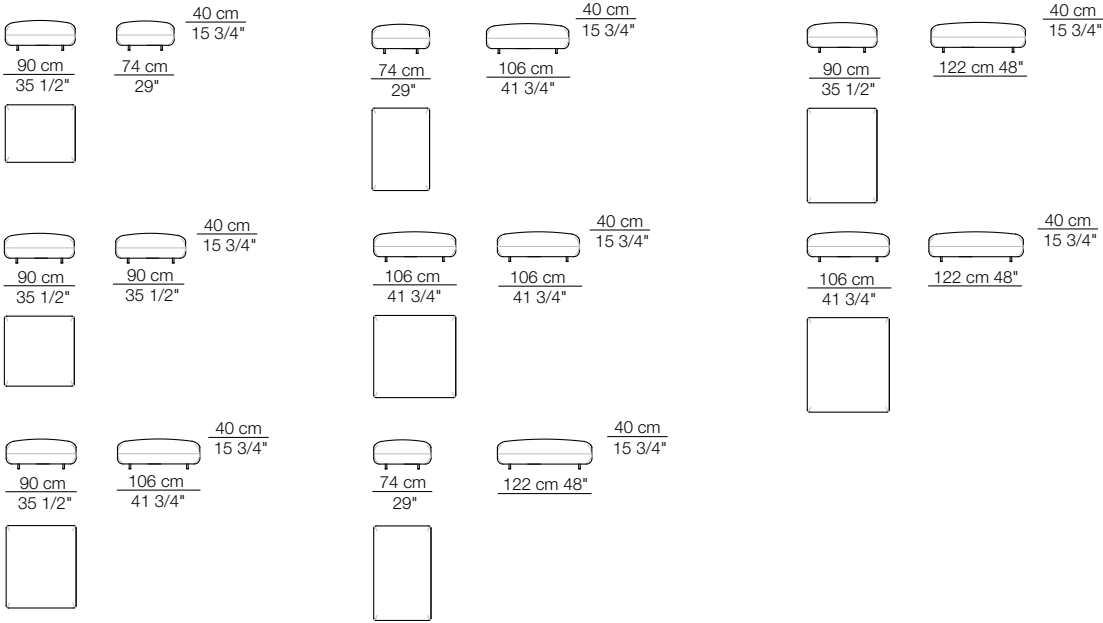

TOKIO

Pouf

Composizioni
Compositions