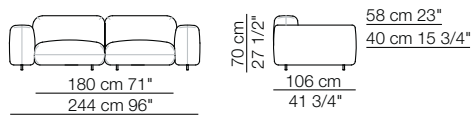

TOKIO

Divani Sofas